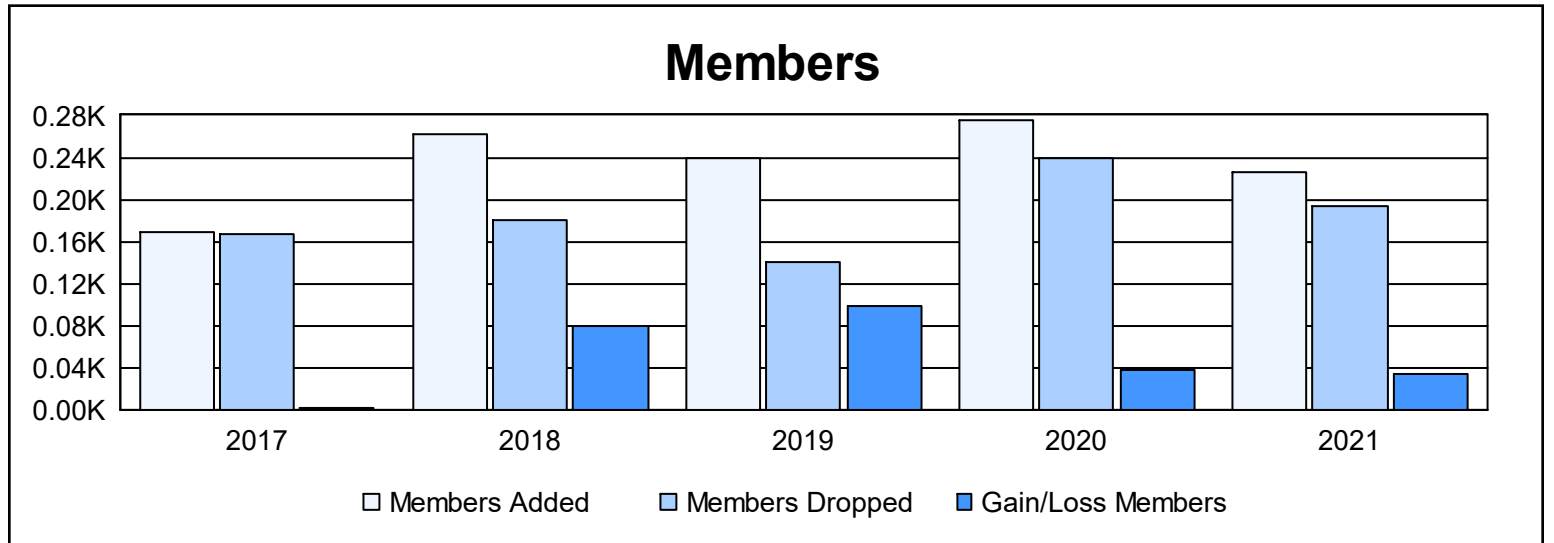

Year	New Clubs	Dropped Clubs	Gain/ Loss Clubs	New Members	Charter Members	Reinstate Members	Transfer Members	Total Member Added	Total Members Dropped	Gain/ Loss Members
2016-2017	2	2	0	118	46	2	3	169	167	2
2017-2018	2	1	1	181	75	3	2	261	181	80
2018-2019	3	0	3	153	83	0	4	240	141	99
2019-2020	6	1	5	111	156	7	2	276	239	37
2020-2021	5	2	3	99	121	6	0	226	193	33
<b>Average</b>	<b>4</b>	<b>1</b>	<b>2</b>	<b>132</b>	<b>96</b>	<b>4</b>	<b>2</b>	<b>234</b>	<b>184</b>	<b>50</b>

### Membership Composition June 2021 Cumulative