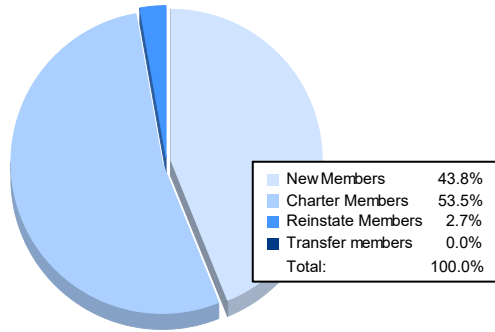

Year	New Clubs	Dropped Clubs	Gain/ Loss Clubs	New Members	Charter Members	Reinstate Members	Transfer Members	Total Member Added	Total Members Dropped	Gain/ Loss Members
2016-2017	2	2	0	118	46	2	3	169	167	2
2017-2018	2	1	1	181	75	3	2	261	181	80
2018-2019	3	0	3	153	83	0	4	240	141	99
2019-2020	6	1	5	111	156	7	2	276	239	37
2020-2021	5	2	3	99	121	6	0	226	193	33
<b>Average</b>	<b>4</b>	<b>1</b>	<b>2</b>	<b>132</b>	<b>96</b>	<b>4</b>	<b>2</b>	<b>234</b>	<b>184</b>	<b>50</b>

### Membership Composition June 2021 Cumulative