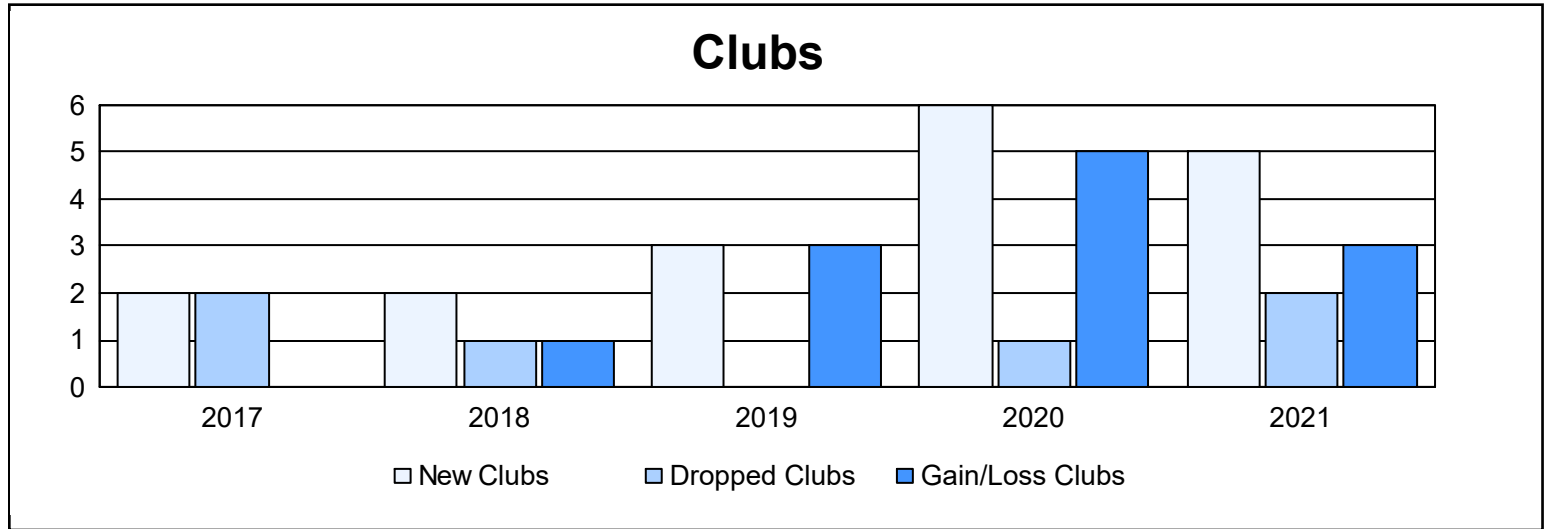

Year	New Clubs	Dropped Clubs	Gain/ Loss Clubs	New Members	Charter Members	Reinstate Members	Transfer Members	Total Member Added	Total Members Dropped	Gain/ Loss Members
2016-2017	2	2	0	118	46	2	3	169	167	2
2017-2018	2	1	1	181	75	3	2	261	181	80
2018-2019	3	0	3	153	83	0	4	240	141	99
2019-2020	6	1	5	111	156	7	2	276	239	37
2020-2021	5	2	3	99	121	6	0	226	193	33
<b>Average</b>	<b>4</b>	<b>1</b>	<b>2</b>	<b>132</b>	<b>96</b>	<b>4</b>	<b>2</b>	<b>234</b>	<b>184</b>	<b>50</b>

### Membership Composition June 2021 Cumulative

### Gender Composition June 2021 Cumulative